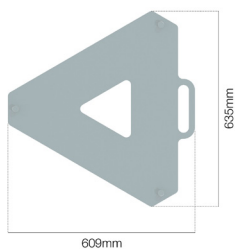

Triangle Truss Trolley

TOP VIEW

FRONT VIEW

SPECIFICATIONS

Maximum load	400kg
Wheels	Heavy duty
Length	635mm
Width	609mm
Height	170mm

USED FOR

The transport and storage of complete trusses or wall frames. Move your completed product with ease and store off the ground for easy pick-up, strapping and transport.