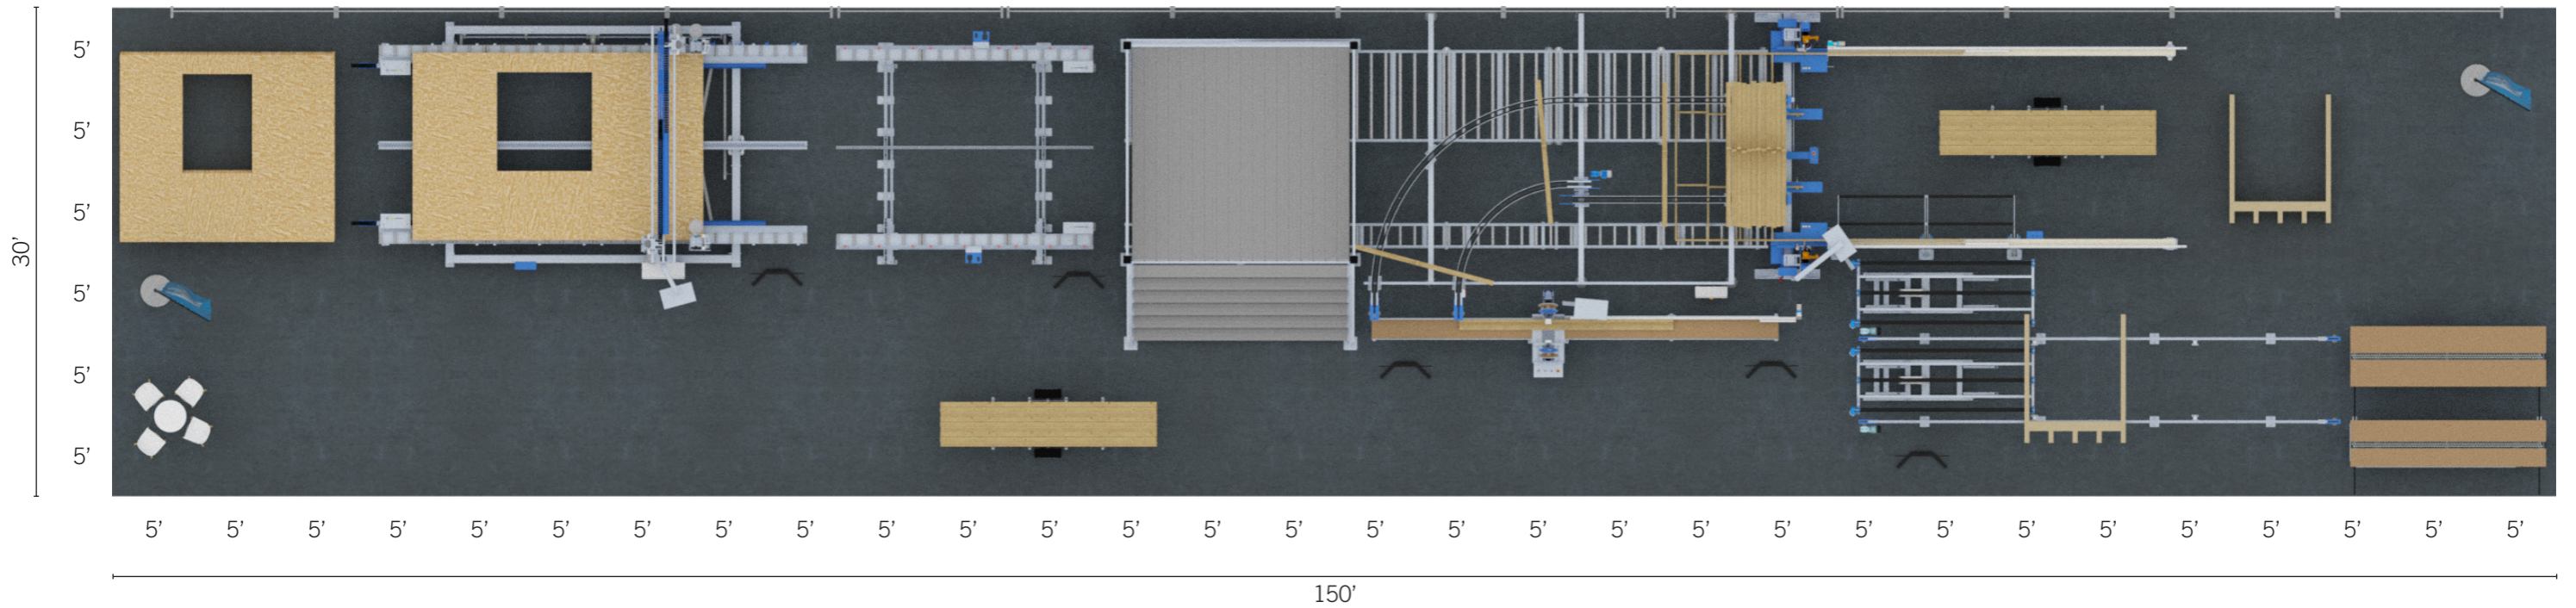

BCMC Show Layout

Wall World

This drawing is a property of:

It may not be copied nor disclosed to a third party without written permission. It must be returned on request.

BCMC 2019
 October 22-25, Columbus, OH

Drawn By: FW	Checked By: BL, WB
Drawing No.: 4	Issue: F
Date: 28/08/2019	Dimensions: Imperial